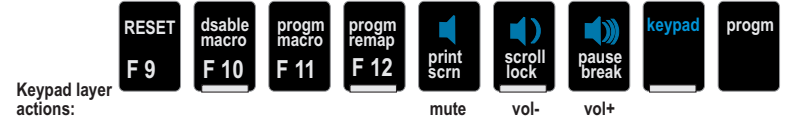

**Kinesis Advantage2 keyboard, U.S. default layout**  
 firmware version 1.0.0. thumb keys in win mode

With triple foot pedal (FS007TAF)  
 \*or with single foot pedal (FS007RJ11)