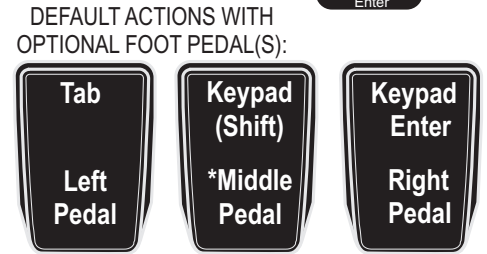

**Kinesis Advantage2 keyboard, U.S. default layout**  
 firmware version 1.0.0. thumb keys in win mode

With triple foot pedal (FS007TAF)  
 \*or with single foot pedal (FS007RJ11)