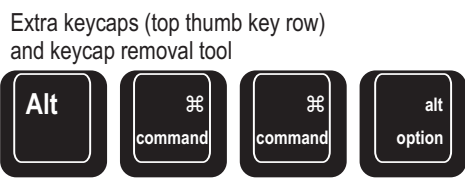

**Kinesis Advantage2 keyboard, U.S. default layout**  
 firmware version 1.0.0. thumb keys in win mode

With triple foot pedal (FS007TAF)  
 \*or with single foot pedal (FS007RJ11)