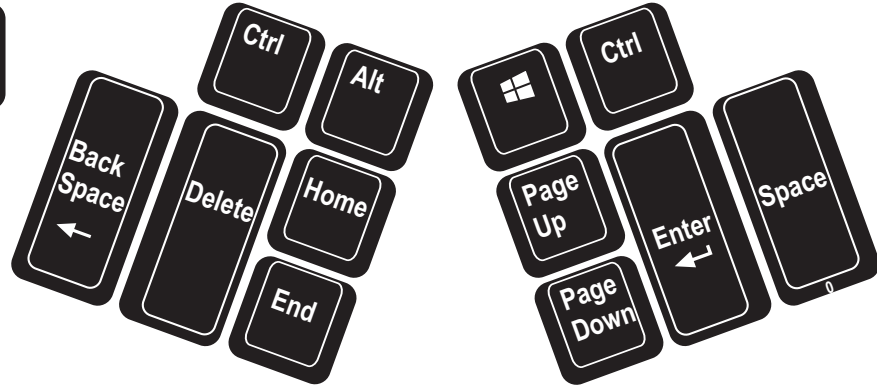

**Kinesis Advantage2 keyboard, U.S. default layout**  
 firmware version 1.0.0. thumb keys in win mode

With triple foot pedal (FS007TAF)  
 \*or with single foot pedal (FS007RJ11)